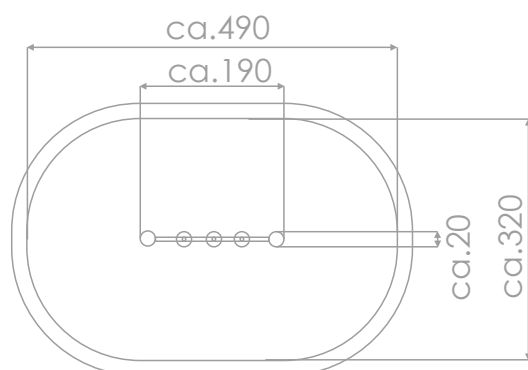

SOCIALIZING

CLIMBING

BALANCING

INFORMATION ABOUT THE PRODUCT

Dimensions	ca.190 x 20 cm
Safety zone	ca.490 x 320 cm
Overall height	ca.210 cm
Free fall height	ca.70 cm
Amount of users	3 persons
Product complies with EN 1176-1:2017-12	YES
Availability of spare parts	YES
Age range	3-12
<small>According to EN 1176-1:2017-12 norm, the product requires applying a safety surface according to the product's free fall height.</small>	

Visualisation is for reference only,
actual appearance may vary.

SCALE 1:100

MATERIALS:

<p>NATURAL ROBINIA WOOD</p>	<p>SYSTEM OF CONNECTORS AND CLAMPS MADE OF STRONG ALUMINIUM ALLOY.</p>	<p>ELEMENTS CONSTRUCTION MADE OF STAINLESS STEEL AISI 304</p>	<p>ATTESTED 6 MM STAINLESS STEEL CHAINS</p>